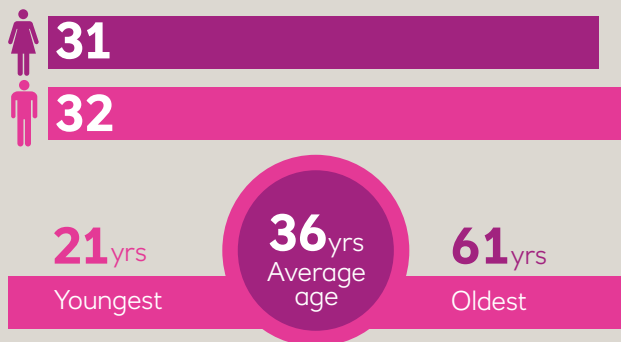

Key facts on entrepreneurs and SME 'chiclets' based in the Cardiff enterprise hub.

**Business Sectors**

**Total Chiclets**

**Age and gender**

**Business figures for chiclets**

Population

**360,000**

Average full-time weekly pay